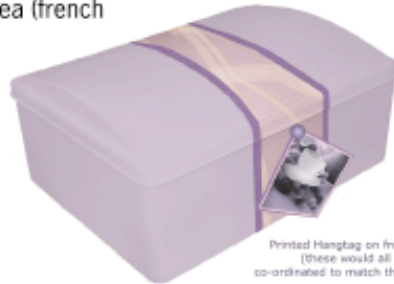

Branded Packaging

I developed these ideas for a tea company who wanted to launch their new brand with a look that conveyed the rich flavour of the tea (french vanilla, cherry vanilla, hazelnut). I looked at a lot at chocolate boxes and fine foods packaging to help me achieve this.